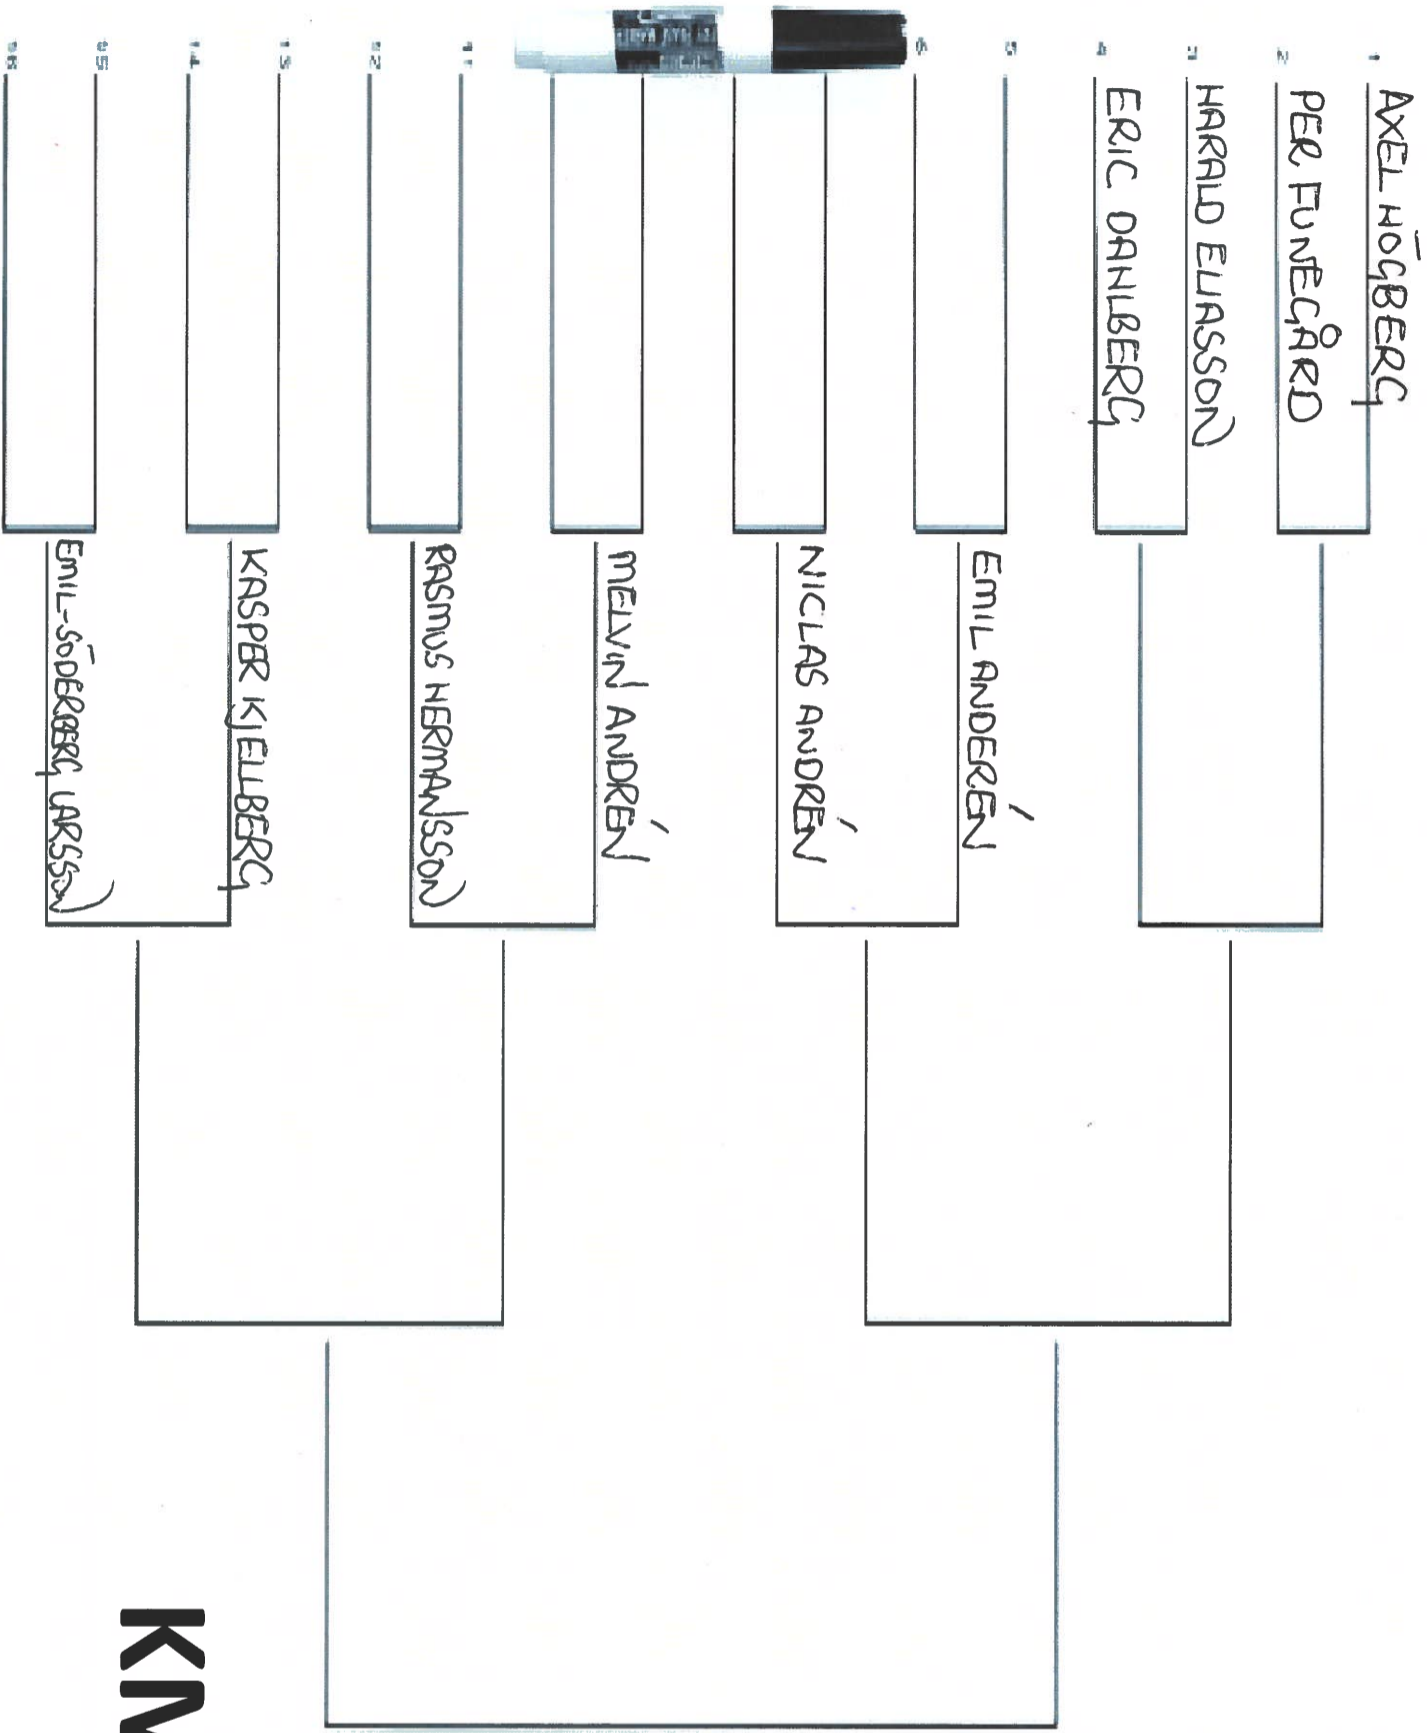

TÓ BE PLAYED BY: 20 JUNÍ

20 JULÍ

26 AUG

26 SEPT

# KM-MATCH 2023